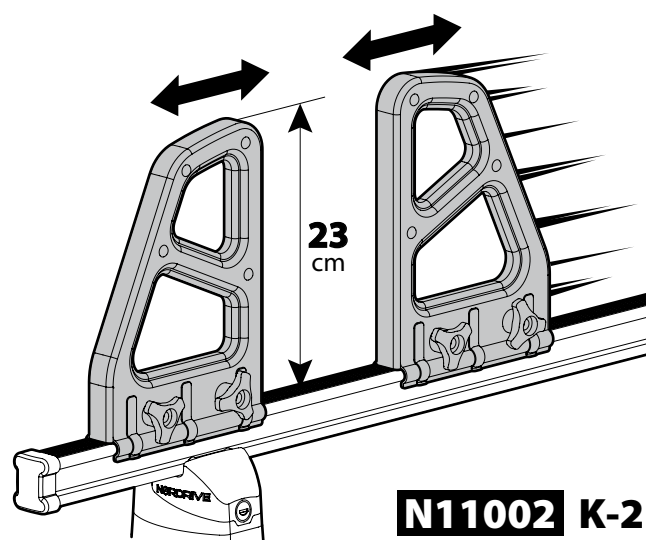

Kargo Roller

N11000 K-0 | L = 64 cm

N11003 K-7 | L = 96 cm

Load Stops

N11001 K-1

N11002 K-2

Spoiler

N11053 K-9 | L = 95 cm