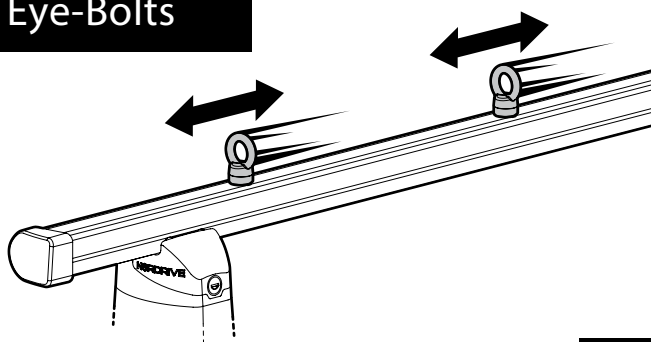

Eye-Bolts

N11033 KP-3