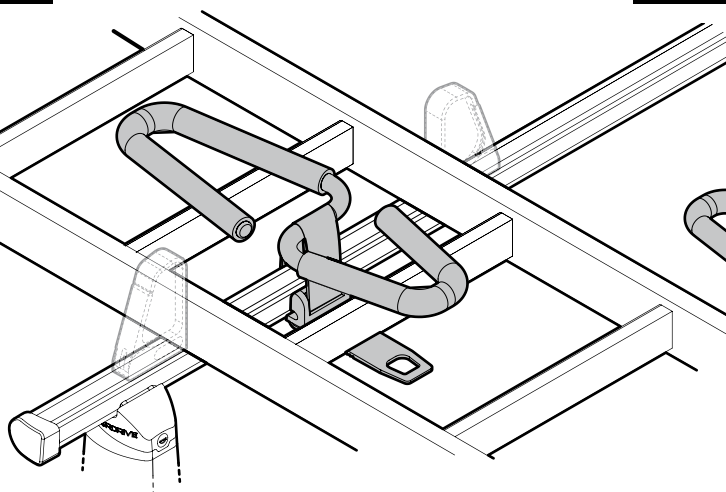

N11067 U-6

Extension Roller

N11020 U-0 | L = 64 cm

N11021 U-7 | L = 96 cm