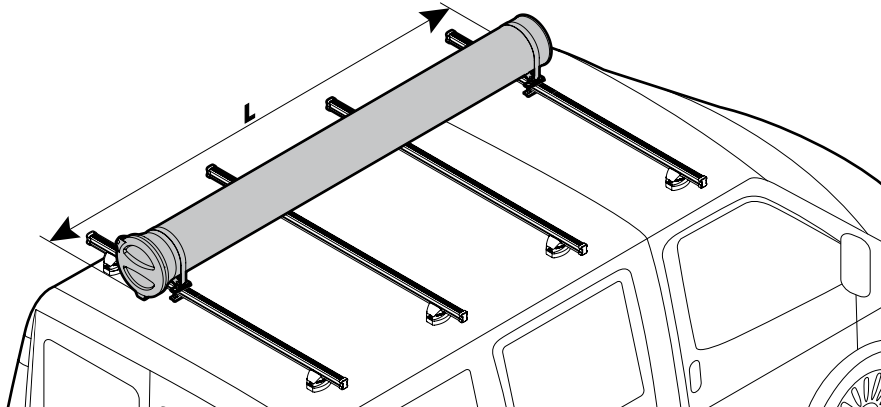

Kargo series

Acciaio / Steel

Kargo-Plus
series

Alluminio / Aluminium

Kargo Tube

N11050 T200 | L = 205 cm

N11051 T300 | L = 305 cm

N11052 T400 | L = 405 cm