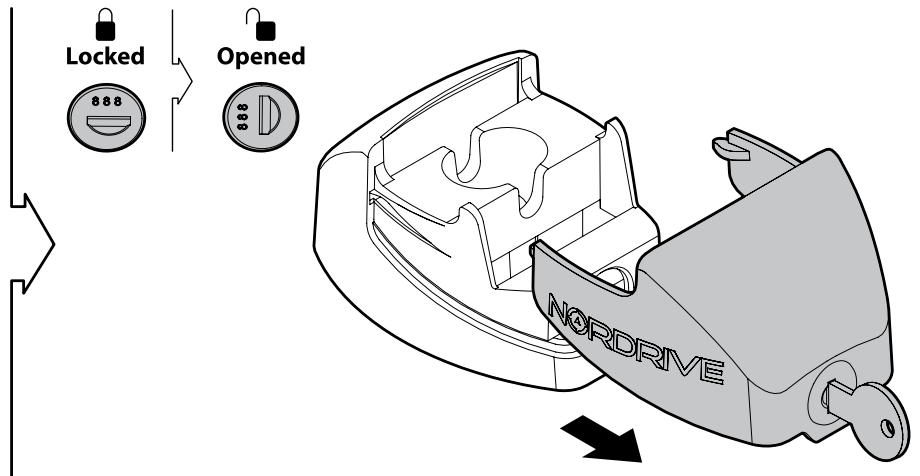

NORDRIVE®

TRANSPORT SOLUTIONS

Art. **N30423**