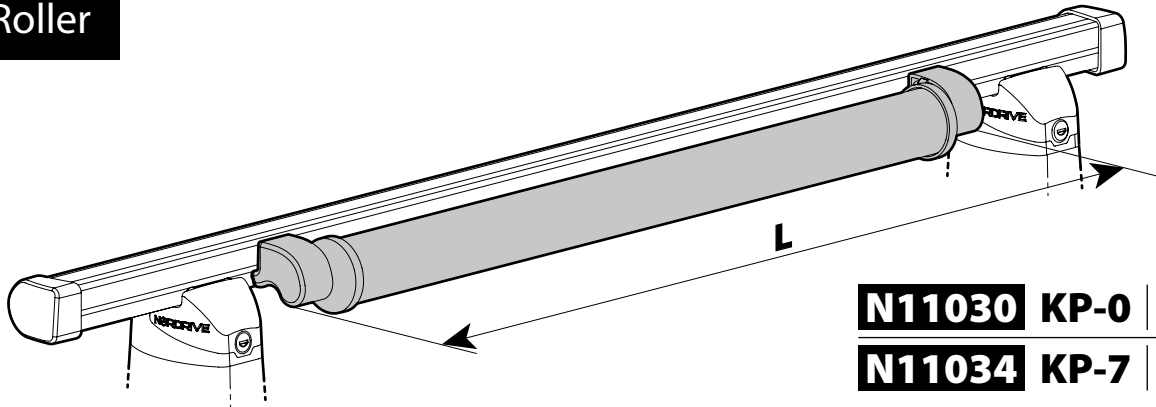

N11054 K-11 | L = 110 cm

OPTIONALS PER / FOR / FÜR:

Kargo-Plus series

Alluminio / Aluminium

Kargo Roller

N11030 KP-0 | L = 64 cm

N11034 KP-7 | L = 96 cm

Load Stops