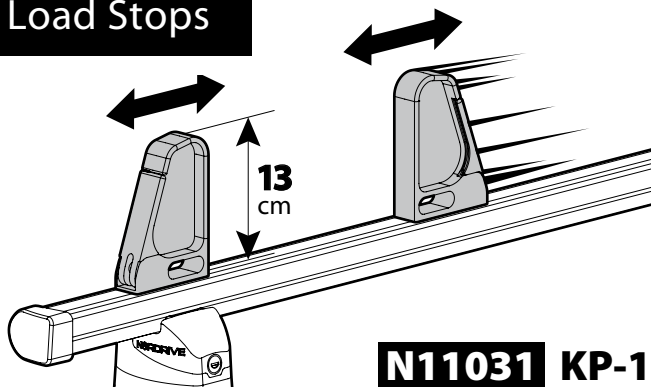

N11054 K-11 | L = 110 cm

OPTIONALS PER / FOR / FÜR:

Kargo-Plus series

Alluminio / Aluminium

Kargo Roller

N11030 KP-0 | L = 64 cm

N11034 KP-7 | L = 96 cm

Load Stops