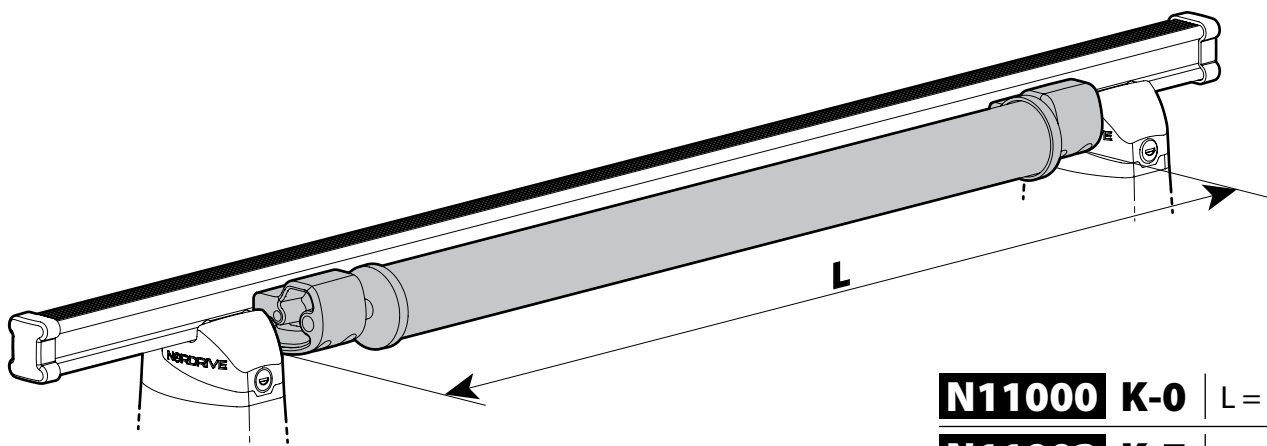

Kargo series

Acciaio / Steel

Kargo Roller

N11000 K-0 | L = 64 cm

N11003 K-7 | L = 96 cm